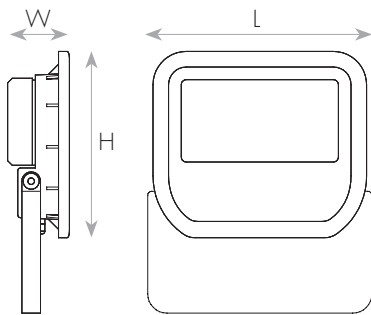

## DIMENSIONS & WEIGHT

## מידות ומשקל

Length	209mm
Width	165mm
Height	28mm
Product weight	760g